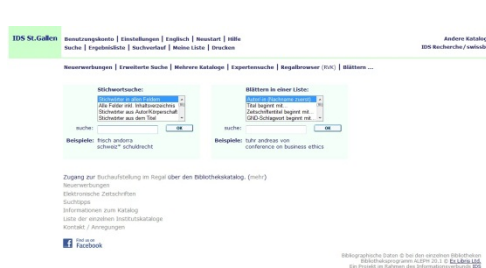

Die sachliche Suche in Schweizer Online-Katalogen und Discovery-Systemen

LIS 2012, Hildesheim, 1. August

Vielen Dank für Ihre Aufmerksamkeit!

Uwe Geith

ZHAW HSB

uwe.geith@zhaw.ch