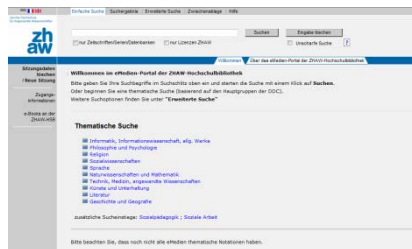

Die sachliche Suche in Schweizer Online-Katalogen und Discovery-Systemen

LIS 2012, Hildesheim, 1. August

Vielen Dank für Ihre Aufmerksamkeit!

Uwe Geith

ZHAW HSB

uwe.geith@zhaw.ch