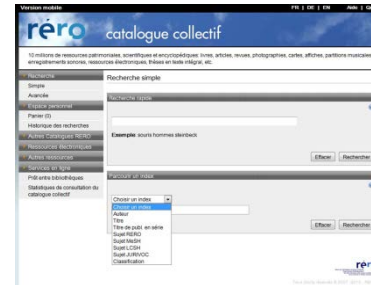

Die sachliche Suche in Schweizer Online-Katalogen und Discovery-Systemen

LIS 2012, Hildesheim, 1. August

Vielen Dank für Ihre Aufmerksamkeit!

Uwe Geith

ZHAW HSB

uwe.geith@zhaw.ch