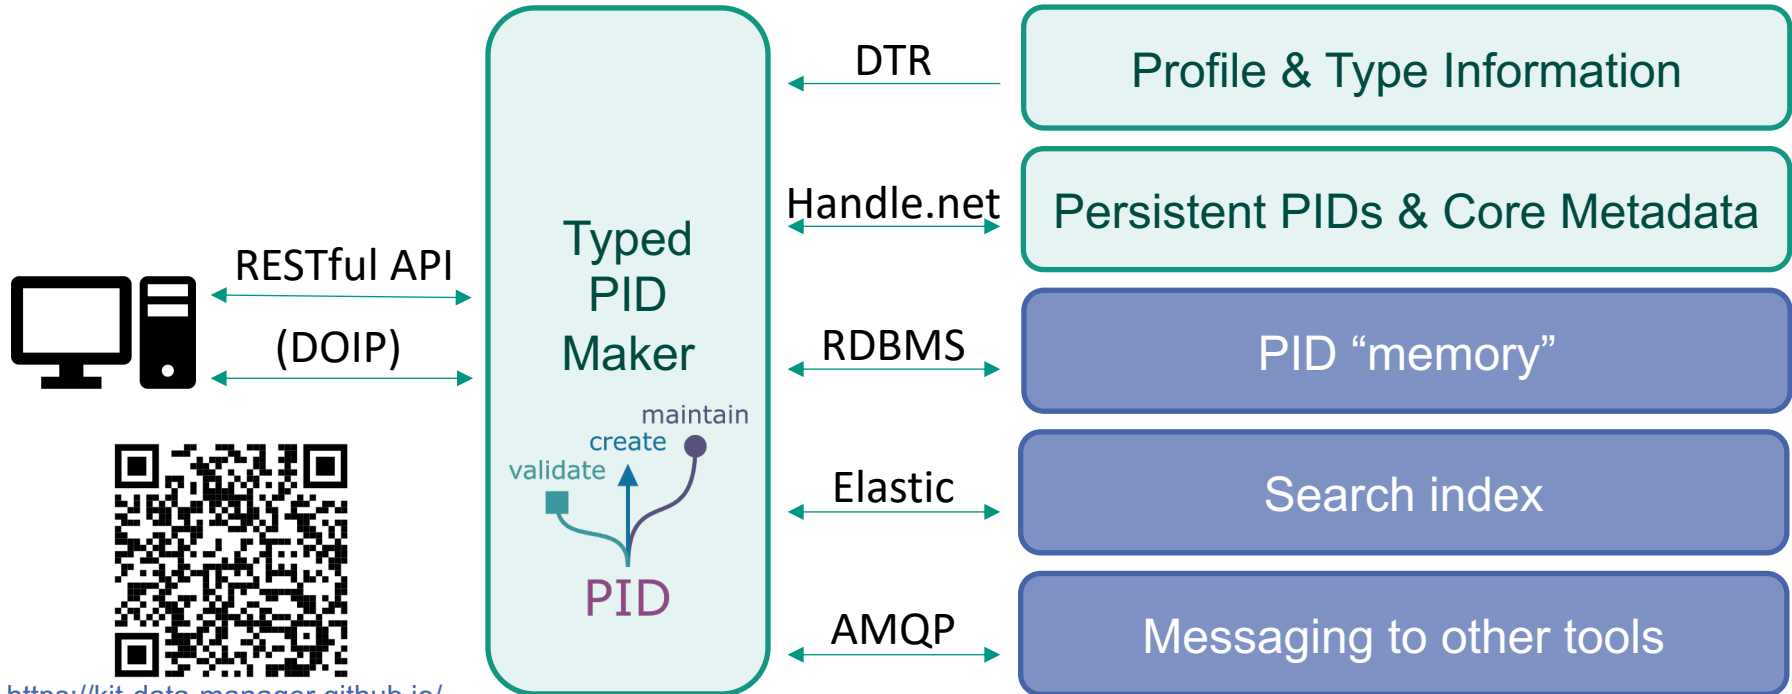

A conceptual model for a FAIR DO fabric

Andreas Pfeil

Helmholtz Metadata Collaboration Platform, NFDI4Ing, NFDI-MatWerk,
RDA IG FAIR DO Fabric, FDO Forum, and more
DFG project numbers 442146713 & 460247524

FAIR DO – Simplified Breakdown

Required tooling and storage

Typed PID Maker

<https://kit-data-manager.github.io/webpage/typed-pid-maker/index.html>

FAIR DO Lab and first tools

FAIR DO Lab: A docker-compose setup for experiments with the concept.

Sandboxed PID system
by default

Message Broker
(RabbitMQ)

Search Index
(Elastic)

FAIR-DOscope

Collection Registry

Typed **PID** Maker

<https://kit-data-manager.github.io/webpage/fair-do-lab/index.html>

<https://kit-data-manager.github.io/pid-component/>

FAIR-DOscope

Explore the facets of FAIR Digital Objects

<https://kit-data-manager.github.io/webpage/fairdoscope/index.html>

Demo Server

BaseRepo

Manage and access your research data described by DataCite metadata.