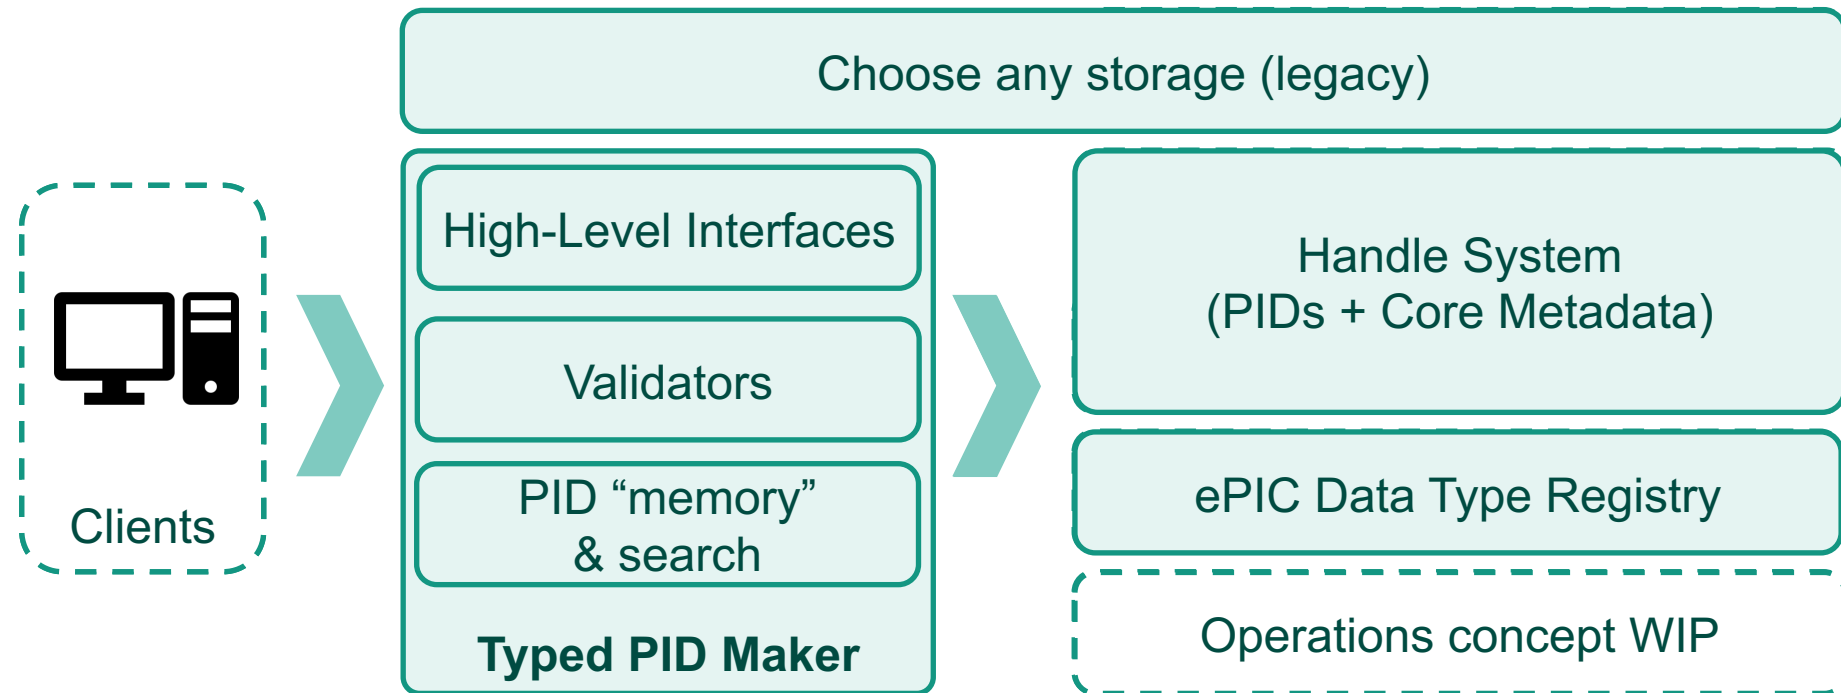

A conceptual model for a FAIR DO fabric

Andreas Pfeil

Helmholtz Metadata Collaboration Platform, NFDI4Ing, NFDI-MatWerk,
RDA IG FAIR DO Fabric, FDO Forum, and more
DFG project numbers 442146713 & 460247524

FAIR DO – Simplified Breakdown

Required tooling and storage

Typed PID Maker

<https://kit-data-manager.github.io/webpage/typed-pid-maker/index.html>

FAIR DO Lab and first tools

FAIR DO Lab: A docker-compose setup for experiments with the concept.

Sandboxed PID system
by default

Message Broker
(RabbitMQ)

Search Index
(Elastic)

FAIR-DOscope

Collection Registry

Typed **PID** Maker

<https://kit-data-manager.github.io/webpage/fair-do-lab/index.html>

<https://kit-data-manager.github.io/pid-component/>

BaseRepo Search UI

An exemplary search UI for metadata within information indexed by the BaseRepo instance of this demonstrator.

MetaStore

Manage and access your metadata schemas and documents.

MetaStore Search UI