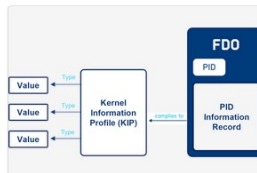

FAIR DO Search UI

A basic search UI for querying FAIR Digital Objects indexed by the Typed PID Maker instance of this demonstrator.