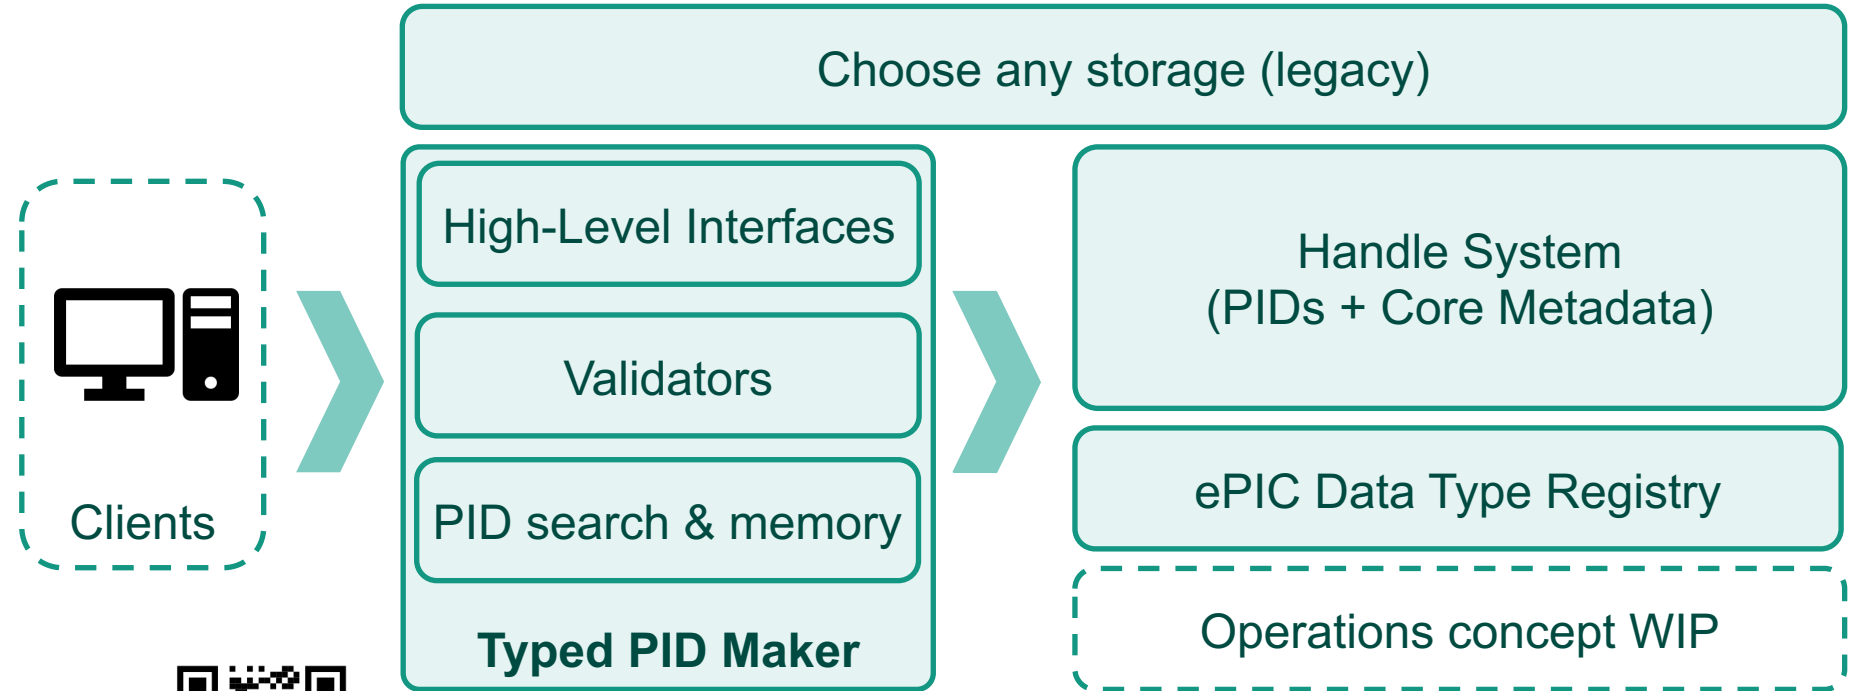

BaseRepo Search UI

An exemplary search UI for metadata within information indexed by the BaseRepo instance of this demonstrator.

MetaStore

Manage and access your metadata schemas and documents.

MetaStore Search UI

An exemplary search UI for metadata within information indexed by the MetaStore instance of this demonstrator.

FAIR DO Search UI

A basic search UI for querying FAIR Digital Objects indexed by the Typed PID Maker instance of this demonstrator.

FDO Builder UI

A graphical way to build FDOs on top of the Typed PID Maker.

<https://demo.datamanager.kit.edu/>

FAIR-DOScope

FAIR-DOScope is an easy-to-use, generic FAIR Digital Object viewer and browser.

Monitoring UI

A clean and extensive monitoring UI for the demonstrator's backend services.

⚠ Only for internal use. ⚠

Summary

<https://demo.datamanager.kit.edu/>