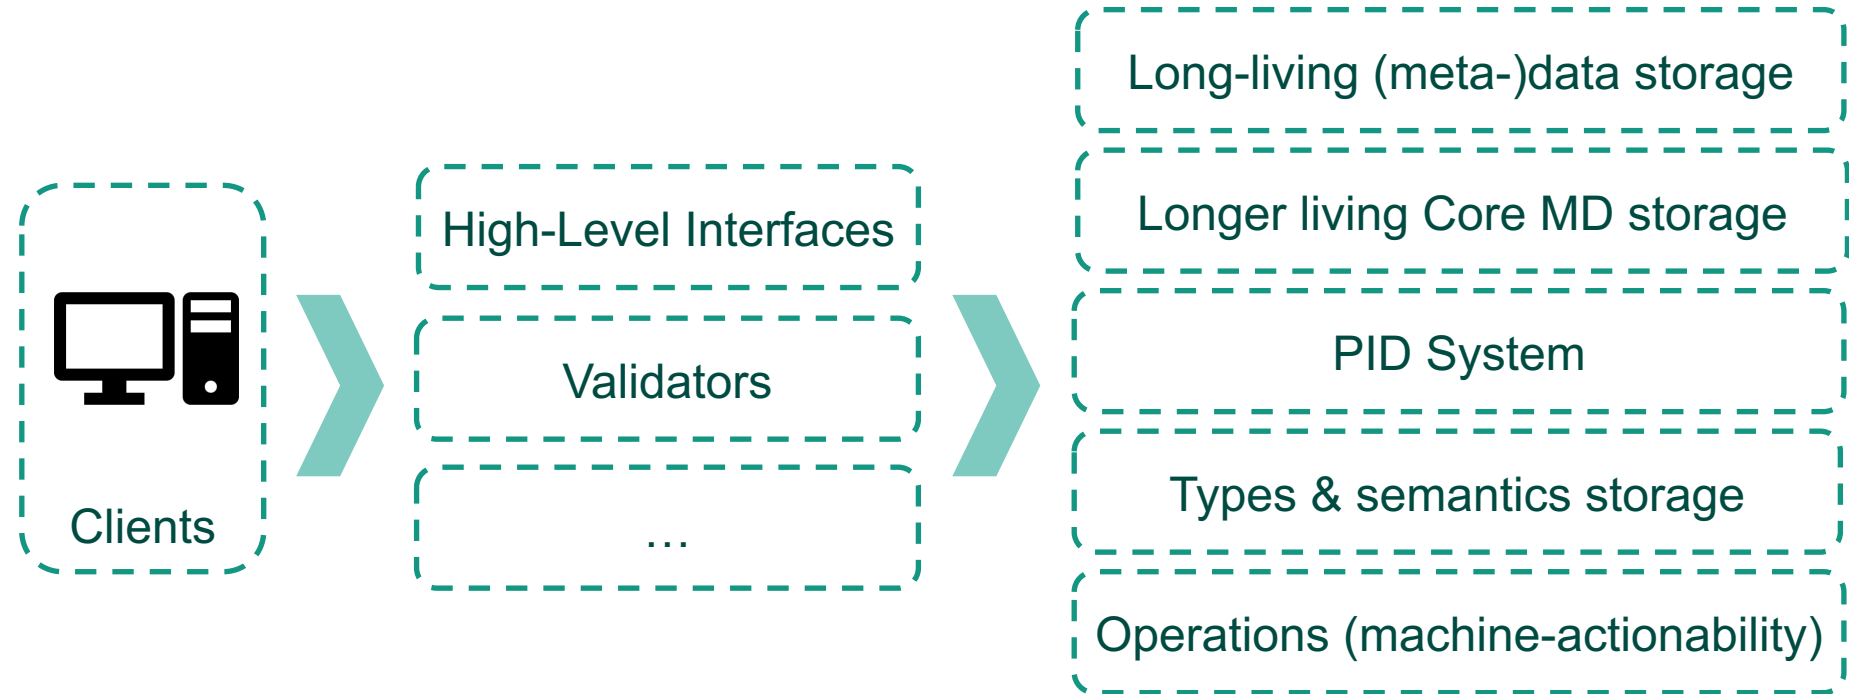

A conceptual model for a FAIR DO fabric

Andreas Pfeil

Helmholtz Metadata Collaboration Platform, NFDI4Ing, NFDI-MatWerk,
RDA IG FAIR DO Fabric, FDO Forum, and more
DFG project numbers 442146713 & 460247524

FAIR DO – Simplified Breakdown

Required tooling and storage

Typed PID Maker

<https://kit-data-manager.github.io/webpage/typed-pid-maker/index.html>

FAIR DO Lab and first tools

FAIR DO Lab: A docker-compose setup for experiments with the concept.

Sandboxed PID system
by default

Message Broker
(RabbitMQ)

Search Index
(Elastic)

FAIR-DOscope

Collection Registry

Typed **PID** Maker

<https://kit-data-manager.github.io/webpage/fair-do-lab/index.html>

<https://kit-data-manager.github.io/pid-component/>

BaseRepo Search UI

An exemplary search UI for metadata within information indexed by the BaseRepo instance of this demonstrator.

MetaStore

Manage and access your metadata schemas and documents.

MetaStore Search UI