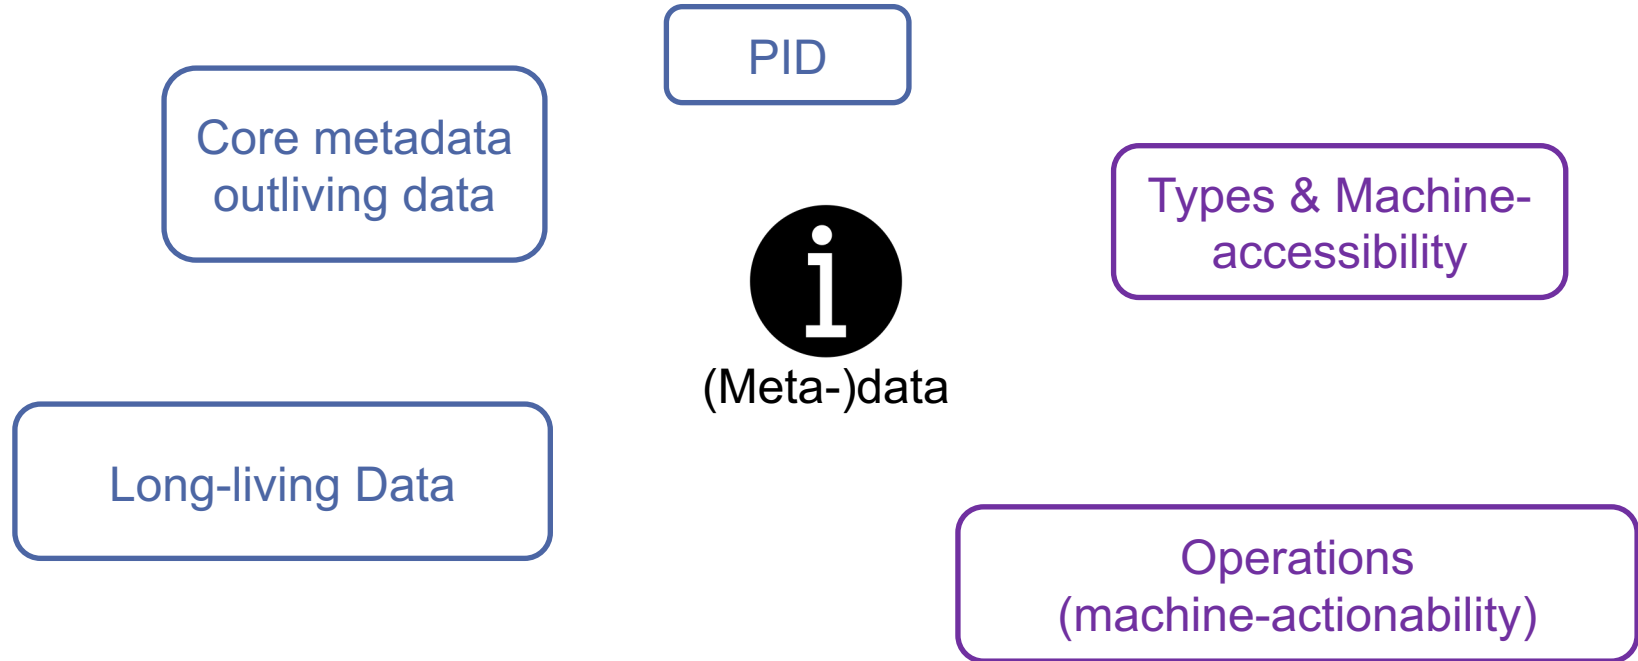

A conceptual model for a FAIR DO fabric

Andreas Pfeil

Helmholtz Metadata Collaboration Platform, NFDI4Ing, NFDI-MatWerk,
RDA IG FAIR DO Fabric, FDO Forum, and more
DFG project numbers 442146713 & 460247524

FAIR DO – Simplified Breakdown

Required tooling and storage

Typed PID Maker

<https://kit-data-manager.github.io/webpage/typed-pid-maker/index.html>

FAIR DO Lab and first tools

FAIR DO Lab: A docker-compose setup for experiments with the concept.